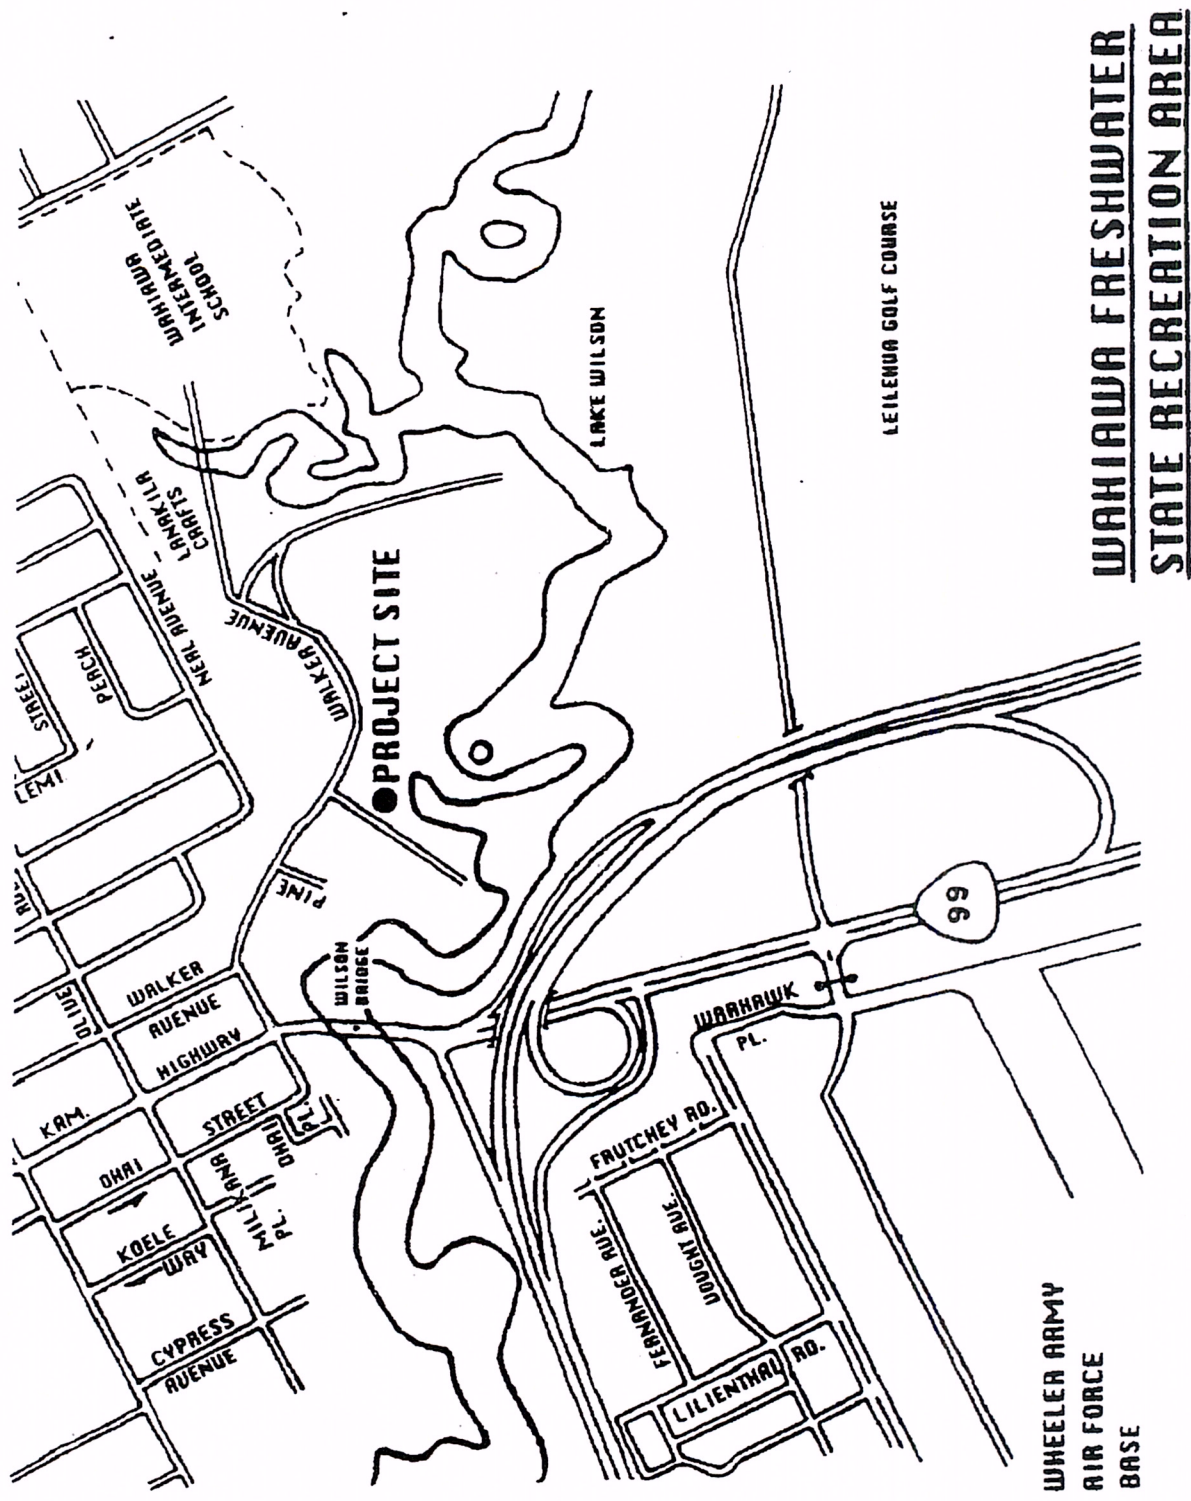

**PUU UALAKAA STATE WAYSIDE**  
**HONOLULU, OAHU, HAWAII**

**KAENA POINT STATE PARK**

WAHILA RIDGE STATE RECREATION AREA

**SAND ISLAND STATE  
RECREATION AREA**

KAHANA VALLEY STATE PARK

# Mālaekahana State Rec. Area, Oahu

## Campsite Map