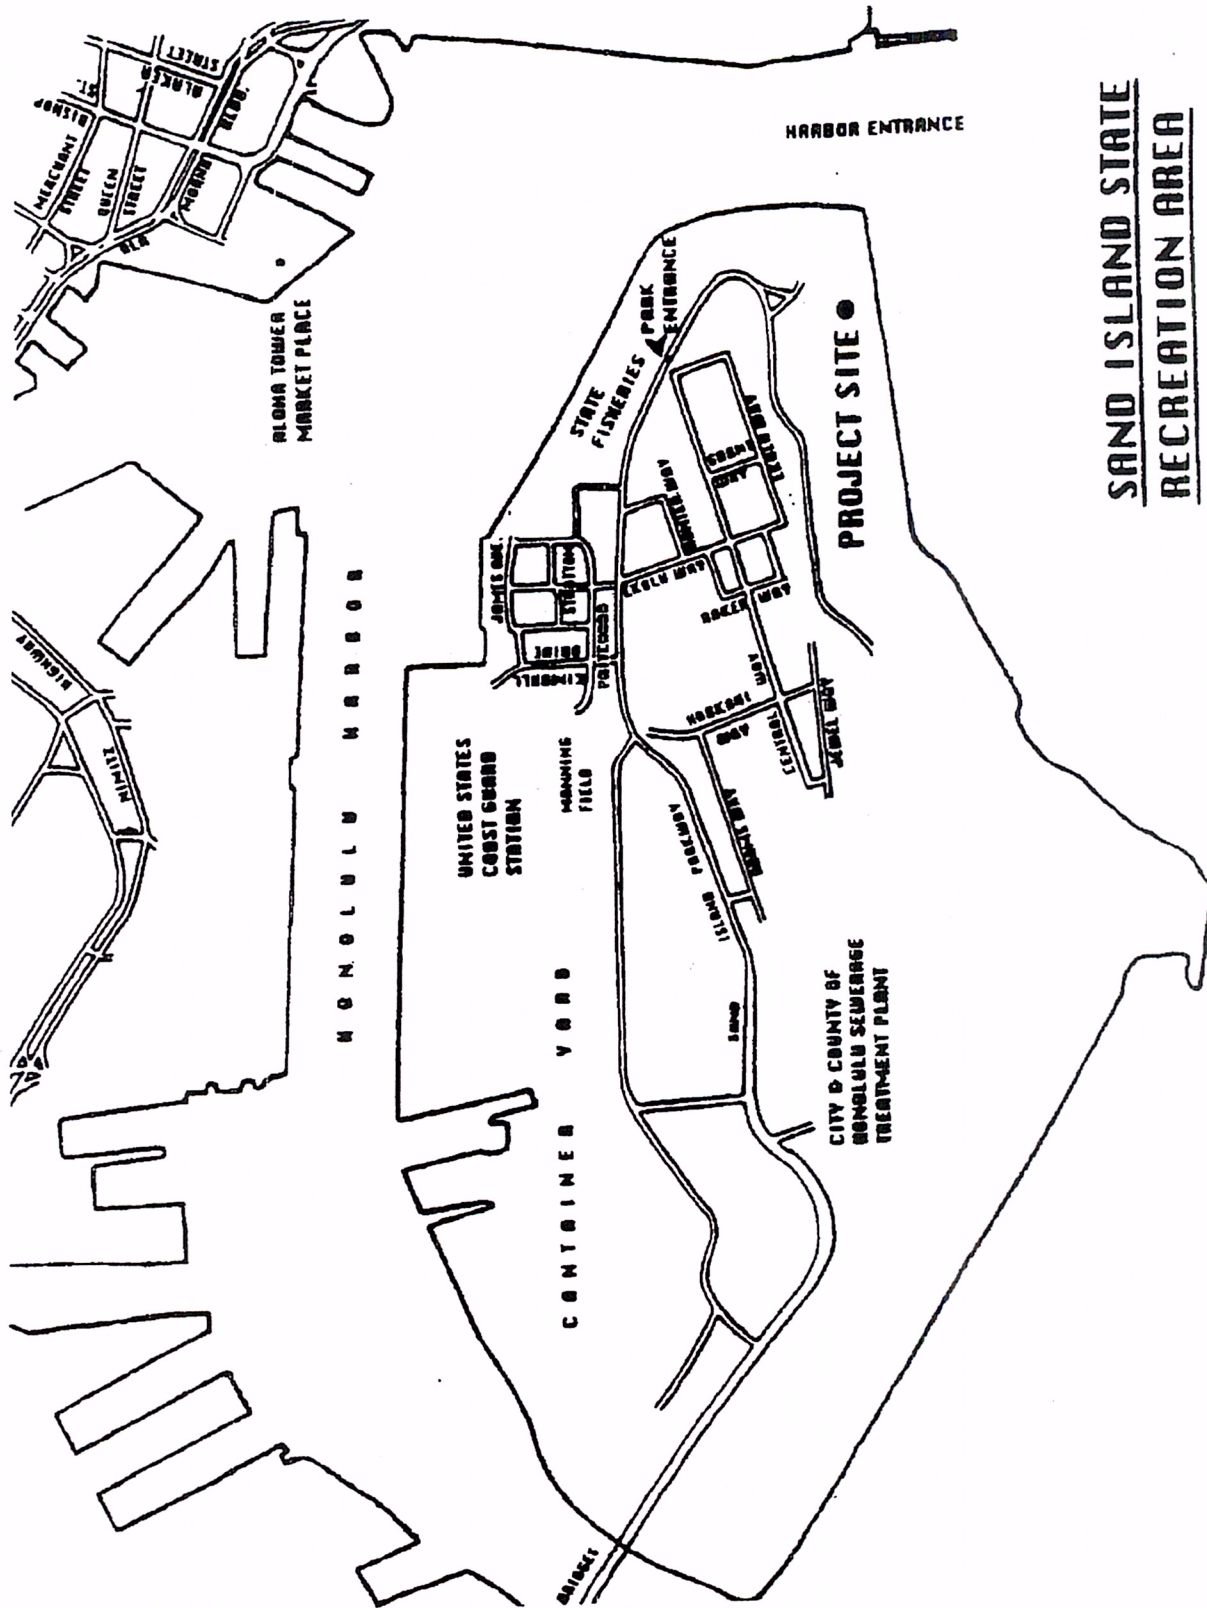

**PUU UALAKAA STATE WAYSIDE**  
**HONOLULU, OAHU, HAWAII**

**KAENA POINT STATE PARK**

WAHILA RIDGE STATE RECREATION AREA

**SAND ISLAND STATE  
RECREATION AREA**

KAHANA VALLEY STATE PARK

# Mālaekahana State Rec. Area, Oahu

## Campsite Map