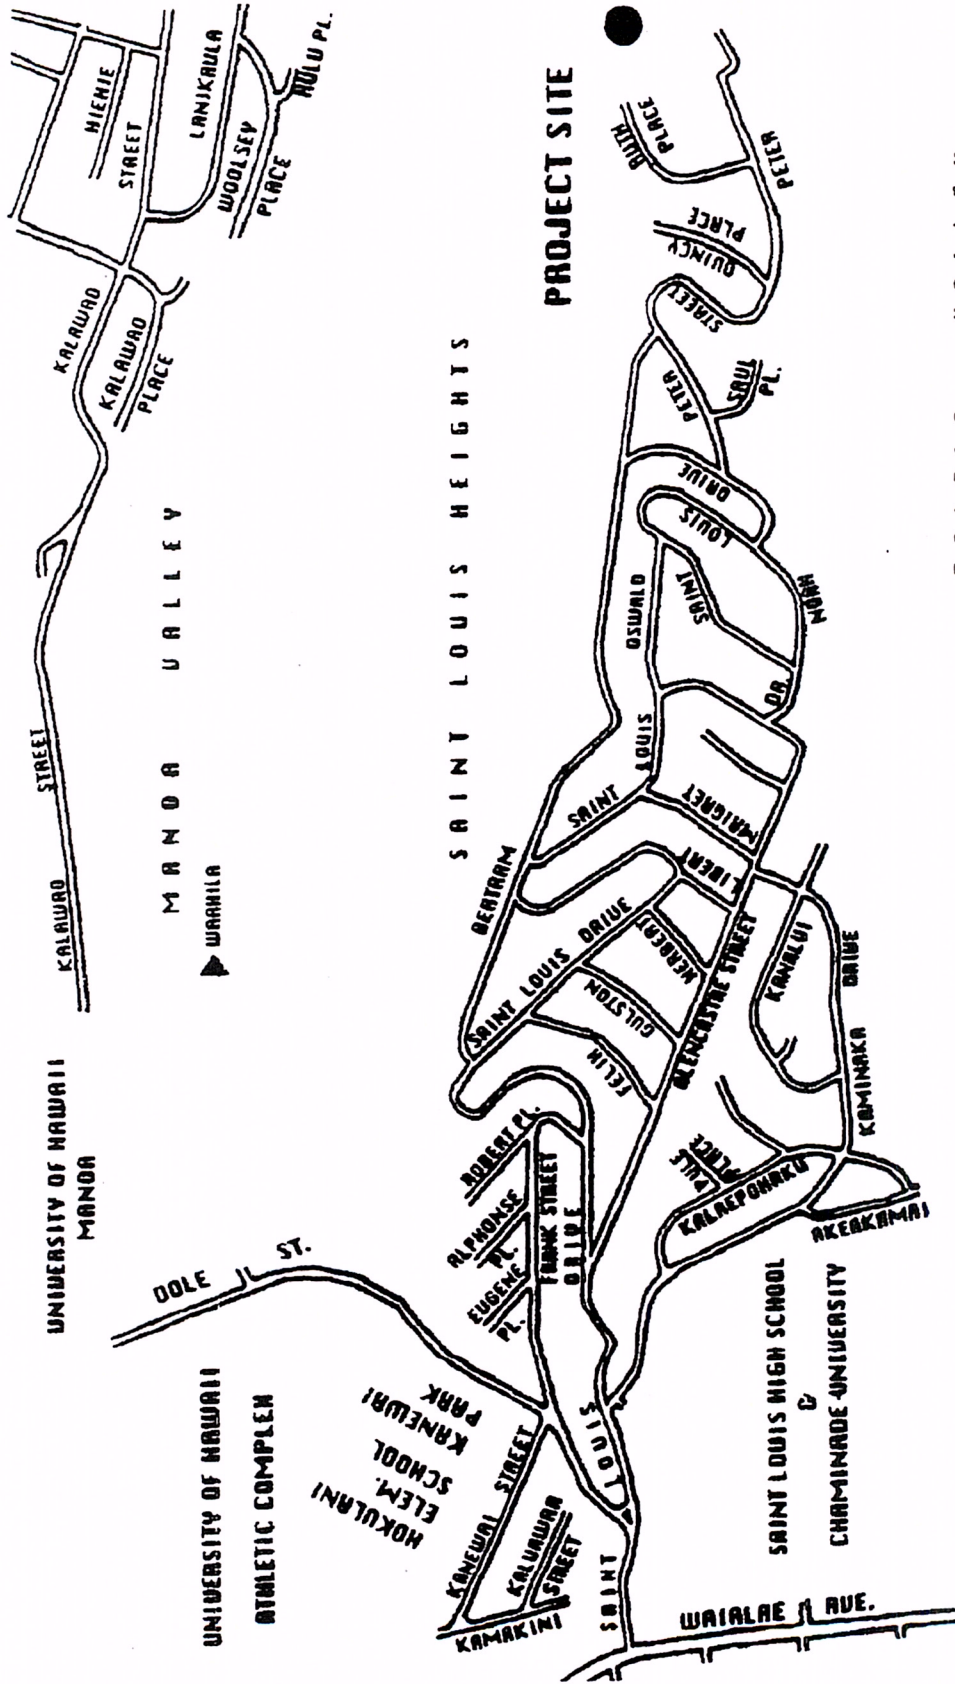

**PUU UALAKAA STATE WAYSIDE**  
**HONOLULU, OAHU, HAWAII**

**KAENA POINT STATE PARK**

WAHILA RIDGE STATE RECREATION AREA

**SAND ISLAND STATE  
RECREATION AREA**

KAHANA VALLEY STATE PARK

# Mālaekahana State Rec. Area, Oahu

## Campsite Map